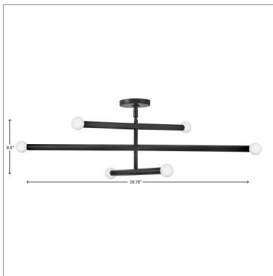

MILLIE

83195BK

MEDIUM CONVERTIBLE MOBILE MULTI TIER CHANDELIER

Millie tells a linear love story with elongated cylindrical rods extending outwards, creating a sleek statement that commands attention. This design establishes immediate style credibility thanks to its iconic midcentury modern origin, ensuring visual intrigue in either Black or Lacquered Brass finishes. To complement Millie's chic style, we recommend G16.5 bulbs.

DETAILS	
FINISH:	Black
MATERIAL:	Steel
SLOPE DEGREE:	90
DIMMABLE:	YES - WITH DIMMABLE LAMP (NOT INCLUDED)

DIMENSIONS	
WIDTH:	35.8"
HEIGHT:	8.5"
WEIGHT:	7.3lb

LIGHT SOURCE	
LIGHT SOURCE:	Socketed
WATTAGE:	6-5w Cand. LED, 60w Equiv.
VOLTAGE:	120v

MOUNTING	
CANOPY:	5" Dia.
LEAD WIRE:	1 X 72"
MAX HEIGHT:	41.8

SHIPPING	
CARTON LENGTH:	40.8
CARTON WIDTH:	13.6
CARTON HEIGHT:	5.1
CARTON WEIGHT:	9.5

PRODUCT DETAILS:

- Dry Rated
- Please refer to Lark's Warranty for complete product warranty details (some warranty limitations may apply)
- Can be hung on a sloped ceiling
- Convertible design can be hung as a chandelier or semi-flush mount
- Convertible design can be hung as a pendant or semi-flush mount
- Shown with G16.5 bulbs (not included)