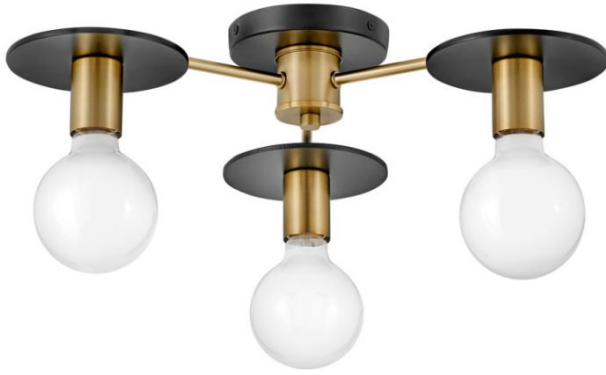

# BOBBIE

## 83203LCB

### MEDIUM THREE LIGHT SEMI-FLUSH MOUNT

Mingling midcentury modern design elements into its posh form, Bobbie merges a playful vibe with stellar style. This clever design pairs two bold finishes, gleaming Lacquered Brass and an intense Black, to set up the true star of the show: a look-at-me bulb that makes lighting what it should be...fun. To complement Bobbie's confident style, we recommend a G40 oversized globe-styled bulb in a standard medium base.

DETAILS	
FINISH:	Lacquered Brass
MATERIAL:	Steel
DIMMABLE:	YES - WITH DIMMABLE LAMP (NOT INCLUDED)

DIMENSIONS	
WIDTH:	20"
HEIGHT:	4.5"
WEIGHT:	4.8lb

LIGHT SOURCE	
LIGHT SOURCE:	Socketed
WATTAGE:	3-14w Med. LED, 100w Equiv.
VOLTAGE:	120v