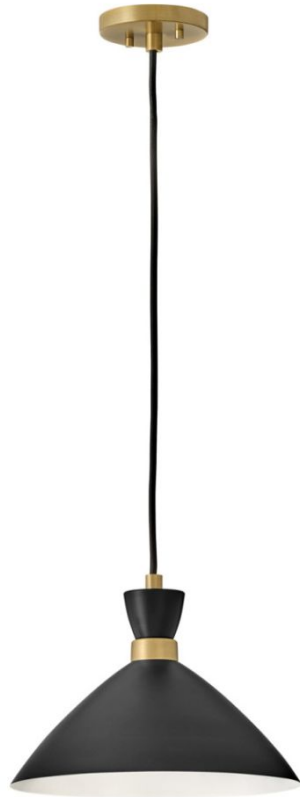

SIMON

83257BK-HB

MEDIUM SINGLE LIGHT CONVERTIBLE PENDANT

Did your eyes just get bigger? We thought so. Simon makes our hearts beat a little faster too thanks to its retro mix of midcentury modern style, cool conical metal shade and funky finishes. Simon complements a myriad of digs but feels the most at home in intimate spaces and cozy nooks. A deep Black, crisp Matte White, or rich Matte Navy array of color options cover the beauty bases and all pop perfectly against a luxe Heritage Brass accent finish.

DETAILS	
FINISH:	Black
MATERIAL:	Steel
SLOPE DEGREE:	90
DIMMABLE:	YES - WITH DIMMABLE LAMP (NOT INCLUDED)

DIMENSIONS	
WIDTH:	13"
HEIGHT:	10"
WEIGHT:	3lb

LIGHT SOURCE	
LIGHT SOURCE:	Socketed
WATTAGE:	1-12w Med. LED, 100w Equiv.
VOLTAGE:	120v

MOUNTING	
CANOPY:	5.25" Dia.
LEAD WIRE:	1 X 72"
MAX HEIGHT:	75

SHIPPING	
CARTON LENGTH:	15
CARTON WIDTH:	15
CARTON HEIGHT:	9
CARTON WEIGHT:	5

PRODUCT DETAILS:

- Adjustable cord offers design versatility and length customization with heights that range from 12" to 75"
- Dry Rated
- Please refer to Lark's Warranty for complete product warranty details (some warranty limitations may apply)
- Can be hung on a sloped ceiling
- Convertible design can be hung as a pendant or semi-flush mount