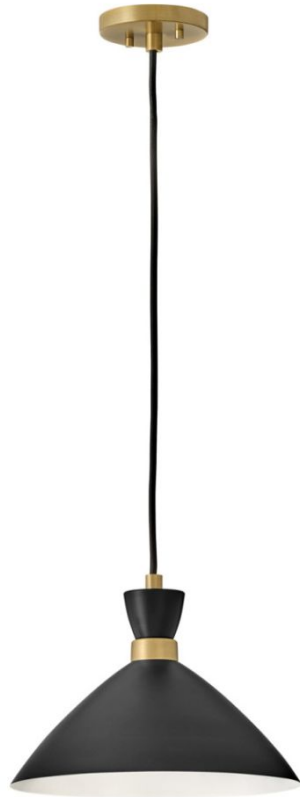

## 83257BK-HB

### MEDIUM SINGLE LIGHT CONVERTIBLE PENDANT

Did your eyes just get bigger? We thought so. Simon makes our hearts beat a little faster too thanks to its retro mix of midcentury modern style, cool conical metal shade and funky finishes. Simon complements a myriad of digs but feels the most at home in intimate spaces and cozy nooks. A deep Black, crisp Matte White, or rich Matte Navy array of color options cover the beauty bases and all pop perfectly against a luxe Heritage Brass accent finish.

DETAILS	
FINISH:	Black
MATERIAL:	Steel
SLOPE DEGREE:	90
DIMMABLE:	YES - WITH DIMMABLE LAMP (NOT INCLUDED)

DIMENSIONS	
WIDTH:	13"
HEIGHT:	10"
WEIGHT:	3lb

LIGHT SOURCE	
LIGHT SOURCE:	Socketed
WATTAGE:	1-12w Med. LED, 100w Equiv.
VOLTAGE:	120v

#### PRODUCT DETAILS:

- Adjustable cord offers design versatility and length customization with heights that range from 12" to 75"
- Dry Rated
- Please refer to Lark's Warranty for complete product warranty details (some warranty limitations may apply)
- Can be hung on a sloped ceiling
- Convertible design can be hung as a pendant or semi-flush mount