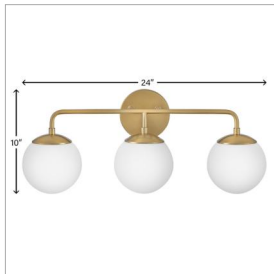

JULEP

85003LCB

MEDIUM THREE LIGHT VANITY

Round out your space with Julep's modern simplicity. Selfie-approved, the smooth curves of Julep's etched opal glass globes deliver the perfect amount of diffused light. Choose from two chic finishes, matte Black or luxe Lacquered Brass.

DETAILS	
FINISH:	Lacquered Brass
MATERIAL:	Steel
GLASS:	Etched Opal
DIMMABLE:	YES - WITH DIMMABLE LAMP (NOT INCLUDED)

DIMENSIONS	
WIDTH:	24"
HEIGHT:	10"
WEIGHT:	4.2lb
BACK PLATE:	5" Dia.
EXTENSION:	7.3"
TOP TO OUTLET:	2.5"

LIGHT SOURCE	
LIGHT SOURCE:	Socketed
WATTAGE:	3-5w Cand. LED, 60w Equiv.
VOLTAGE:	120v

SHIPPING	
CARTON LENGTH:	29.6
CARTON WIDTH:	12.3
CARTON HEIGHT:	8.1
CARTON WEIGHT:	6.1

PRODUCT DETAILS:

- Please refer to Lark's Warranty for complete product warranty details (some warranty limitations may apply)
- This fixture can be mounted either up or down to best fit your space
- Damp Rated
- Confidently create a modern moment with this dynamic design statement
- Invisimount hardware is hidden on the backplate for a clean silhouette