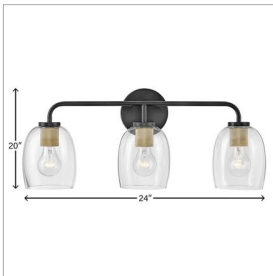

PERCY

85013BK

MEDIUM THREE LIGHT VANITY

Percy's transitional style rings loud and clear with clever bell-shaped glass designed to highlight its distinctive industrial detailing, all while serving up ample illumination. Easily installed up or down, Percy transforms any bathroom into one of the most stylish spots in the house.

DETAILS	
FINISH:	Black
MATERIAL:	Steel
GLASS:	Clear
DIMMABLE:	YES - WITH DIMMABLE LAMP (NOT INCLUDED)

DIMENSIONS	
WIDTH:	24"
HEIGHT:	10.3"
WEIGHT:	4.8lb
BACK PLATE:	5" Dia.
EXTENSION:	7.3"
TOP TO OUTLET:	7.75"

LIGHT SOURCE	
LIGHT SOURCE:	Socketed
WATTAGE:	3-12w Med. LED, 100w Equiv.
VOLTAGE:	120v

SHIPPING	
CARTON LENGTH:	29.5
CARTON WIDTH:	11.3
CARTON HEIGHT:	9
CARTON WEIGHT:	9

PRODUCT DETAILS:

- Please refer to Lark's Warranty for complete product warranty details (some warranty limitations may apply)
- This fixture can be mounted either up or down to best fit your space
- Damp Rated
- Invisimount hardware is hidden on the backplate for a clean silhouette
- Classic design elements, nostalgic profiles, and fresh finishes give an authentic vibe
- Knurled sockets get dressed up with a distinctive diamond-shaped decorative pattern