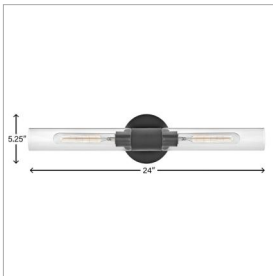

SHEA

85402BK

LARGE TWO LIGHT VANITY

It's easy to fall for Shea's sleek, cylindrical silhouette. The elongated glass shades make it easy to customize your space and flex your design skills by choosing from one of the versatile finishes. The perfect complement to any vibe, Shea sets a new standard for multipurpose lighting. Pro tip: T10 bulbs are required but go with the wattage that wins you over.

DETAILS	
FINISH:	Black
MATERIAL:	Steel
GLASS:	Clear
DIMMABLE:	YES - WITH DIMMABLE LAMP (NOT INCLUDED)

DIMENSIONS	
WIDTH:	24"
HEIGHT:	5.3"
WEIGHT:	2.5lb
BACK PLATE:	5.25" Dia.
EXTENSION:	3.8"
TOP TO OUTLET:	12"

LIGHT SOURCE	
LIGHT SOURCE:	Socketed
WATTAGE:	2-12w Med. LED, 60w Equiv.
VOLTAGE:	120v

SHIPPING	
CARTON LENGTH:	14
CARTON WIDTH:	8
CARTON HEIGHT:	8.6
CARTON WEIGHT:	3.2

PRODUCT DETAILS:

- This fixture can be mounted horizontally
- Please refer to Lark's Warranty for complete product warranty details (some warranty limitations may apply)
- Damp Rated
- A T10 bulb is required, but go with the wattage that wins you over
- Confidently create a modern moment with this dynamic design statement
- This fixture can be mounted vertically
- ADA compliant design provides added accessibility and maximum clearance
- Invisimount hardware is hidden on the backplate for a clean silhouette