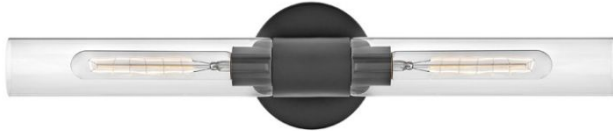

SHEA

85402BK

LARGE TWO LIGHT VANITY

It's easy to fall for Shea's sleek, cylindrical silhouette. The elongated glass shades make it easy to customize your space and flex your design skills by choosing from one of the versatile finishes. The perfect complement to any vibe, Shea sets a new standard for multipurpose lighting. Pro tip: T10 bulbs are required but go with the wattage that wins you over.

DETAILS	
FINISH:	Black
MATERIAL:	Steel
GLASS:	Clear
DIMMABLE:	YES - WITH DIMMABLE LAMP (NOT INCLUDED)

DIMENSIONS	
WIDTH:	24"
HEIGHT:	5.3"
WEIGHT:	2.5lb
BACK PLATE:	5.25" Dia.
EXTENSION:	3.8"
TOP TO OUTLET:	12"

LIGHT SOURCE	
LIGHT SOURCE:	Socketed
WATTAGE:	2-12w Med. LED, 60w Equiv.
VOLTAGE:	120v

SHIPPING	
CARTON LENGTH:	14
CARTON WIDTH:	8
CARTON HEIGHT:	8.6
CARTON WEIGHT:	3.2

PRODUCT DETAILS:

- This fixture can be mounted horizontally
- Please refer to Lark's Warranty for complete product warranty details (some warranty limitations may apply)
- Damp Rated
- A T10 bulb is required, but go with the wattage that wins you over
- Confidently create a modern moment with this dynamic design statement
- This fixture can be mounted vertically
- ADA compliant design provides added accessibility and maximum clearance
- Invisimount hardware is hidden on the backplate for a clean silhouette