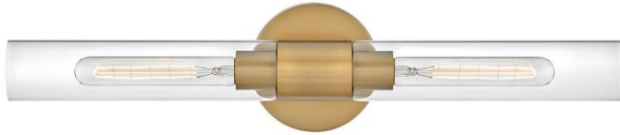

SHEA

85402LCB

LARGE TWO LIGHT VANITY

It's easy to fall for Shea's sleek, cylindrical silhouette. The elongated glass shades make it easy to customize your space and flex your design skills by choosing from one of the versatile finishes. The perfect complement to any vibe, Shea sets a new standard for multipurpose lighting. Pro tip: T10 bulbs are required but go with the wattage that wins you over.

DETAILS	
FINISH:	Lacquered Brass
MATERIAL:	Steel
GLASS:	Clear
DIMMABLE:	YES - WITH DIMMABLE LAMP (NOT INCLUDED)

DIMENSIONS	
WIDTH:	24"
HEIGHT:	5.3"
WEIGHT:	2.5lb
BACK PLATE:	5.25" Dia.
EXTENSION:	3.8"
TOP TO OUTLET:	12"

LIGHT SOURCE	
LIGHT SOURCE:	Socketed
WATTAGE:	2-12w Med. LED, 60w Equiv.
VOLTAGE:	120v

SHIPPING	
CARTON LENGTH:	14
CARTON WIDTH:	8
CARTON HEIGHT:	8.6
CARTON WEIGHT:	3.2

PRODUCT DETAILS:

- This fixture can be mounted horizontally
- Please refer to Lark's Warranty for complete product warranty details (some warranty limitations may apply)
- Damp Rated
- A T10 bulb is required, but go with the wattage that wins you over
- Confidently create a modern moment with this dynamic design statement
- This fixture can be mounted vertically
- ADA compliant design provides added accessibility and maximum clearance
- Invisimount hardware is hidden on the backplate for a clean silhouette