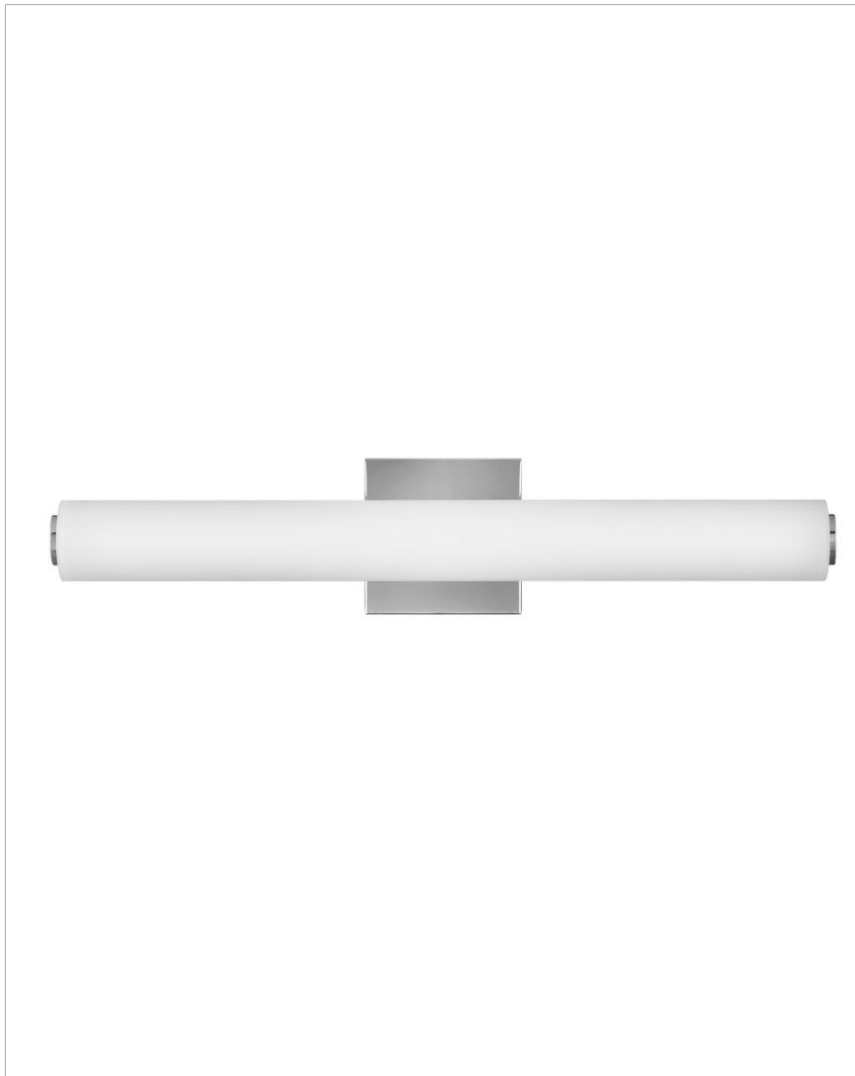

MARTI

85242CM

MEDIUM LED VANITY

Marti's minimalism delivers supreme versatility. This LED design is a modern marvel, making itself right at home in powder rooms, primary bathrooms or even hallways, casting a happy glow through its etched opal glass.

DETAILS	
FINISH:	Chrome
MATERIAL:	Steel
GLASS:	Etched White
DIMMABLE:	YES - CL TYPE DIMMER (SSL7A)

DIMENSIONS	
WIDTH:	22.8"
HEIGHT:	4.8"
WEIGHT:	3.8lb
BACK PLATE:	4.75" Sq.
EXTENSION:	3.5"
TOP TO OUTLET:	2.5"

LIGHT SOURCE	
LIGHT SOURCE:	Integrated LED
LED NAME:	LEVO98-532
WATTAGE:	35w LED *Included
VOLTAGE:	120v
LUMENS:	2000
CRI:	93
INCANDESCENT EQUIVALENCY:	2 x 75w
DIMMABLE:	YES - CL TYPE DIMMER (SSL7A)

SHIPPING	
CARTON LENGTH:	26.4
CARTON WIDTH:	7.1
CARTON HEIGHT:	9.1
CARTON WEIGHT:	4.4