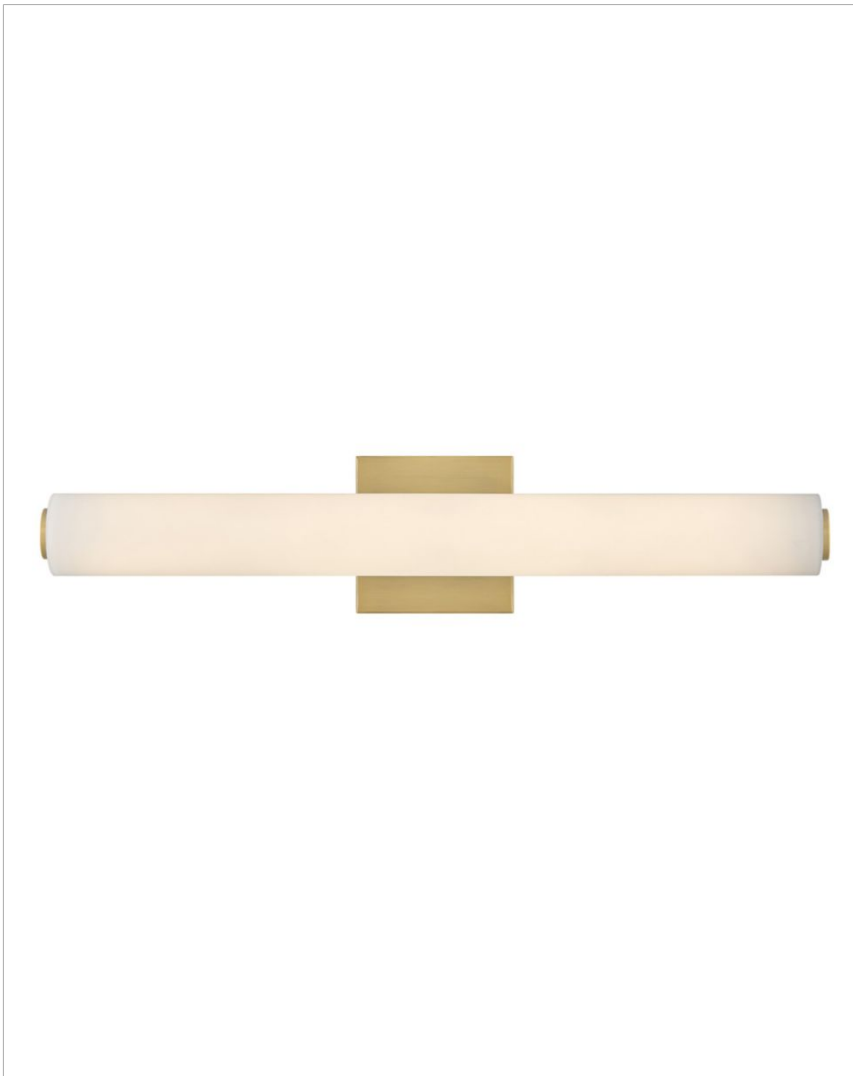

MARTI

85242LCB

MEDIUM LED VANITY

Marti's minimalism delivers supreme versatility. This LED design is a modern marvel, making itself right at home in powder rooms, primary bathrooms or even hallways, casting a happy glow through its etched opal glass.

DETAILS	
FINISH:	Lacquered Brass
MATERIAL:	Steel
GLASS:	Etched White
DIMMABLE:	YES - CL TYPE DIMMER (SSL7A)

DIMENSIONS	
WIDTH:	22.8"
HEIGHT:	4.8"
WEIGHT:	3.8lb
BACK PLATE:	4.75" Sq.
EXTENSION:	3.5"
TOP TO OUTLET:	2.5"

LIGHT SOURCE	
LIGHT SOURCE:	Integrated LED
LED NAME:	LEVO98-532
WATTAGE:	35w LED *Included
VOLTAGE:	120v
LUMENS:	2000
CRI:	93
INCANDESCENT EQUIVALENCY:	2 x 75w
DIMMABLE:	YES - CL TYPE DIMMER (SSL7A)

SHIPPING	
CARTON LENGTH:	26.4
CARTON WIDTH:	7.1
CARTON HEIGHT:	9.1
CARTON WEIGHT:	4.4