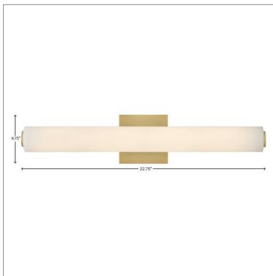

MARTI

85242LCB

MEDIUM LED VANITY

Marti's minimalism delivers supreme versatility. This LED design is a modern marvel, making itself right at home in powder rooms, primary bathrooms or even hallways, casting a happy glow through its etched opal glass.

DETAILS	
FINISH:	Lacquered Brass
MATERIAL:	Steel
GLASS:	Etched White
DIMMABLE:	YES - CL TYPE DIMMER (SSL7A)

DIMENSIONS	
WIDTH:	22.8"
HEIGHT:	4.8"
WEIGHT:	3.8lb
BACK PLATE:	4.75" Sq.
EXTENSION:	3.5"
TOP TO OUTLET:	2.5"

LIGHT SOURCE	
LIGHT SOURCE:	Integrated LED
LED NAME:	LEVO98-532
WATTAGE:	35w LED *Included
VOLTAGE:	120v
LUMENS:	2000
CRI:	93
INCANDESCENT EQUIVALENCY:	2 x 75w
DIMMABLE:	YES - CL TYPE DIMMER (SSL7A)

SHIPPING	
CARTON LENGTH:	26.4
CARTON WIDTH:	7.1
CARTON HEIGHT:	9.1
CARTON WEIGHT:	4.4