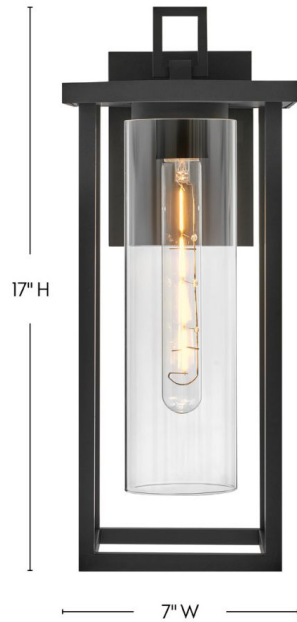

MATEO

81424BK

MEDIUM WALL MOUNT

Mateo brings a transitional cool vibe to the block. The clean lines, clear glass, and strong structure come together to create a classic outdoor lantern silhouette that instantly boosts curb appeal. The mix of rectangular angles and cylindrical glass adds dimension that draws the eyes in.

DETAILS

FINISH:	Black
MATERIAL:	Aluminum
GLASS:	Clear
DIMMABLE:	YES - WITH DIMMABLE LAMP (NOT INCLUDED)

DIMENSIONS

WIDTH:	7"
HEIGHT:	17"
WEIGHT:	3.8lb
BACK PLATE:	4.75"W X 6.5"H
EXTENSION:	8.5"
TOP TO OUTLET:	4.5"

LIGHT SOURCE

LIGHT SOURCE:	Socketed
WATTAGE:	1-10w Med. LED, 60w Equiv.
VOLTAGE:	120v

SHIPPING

CARTON LENGTH:	10.5
CARTON WIDTH:	9.5
CARTON HEIGHT:	20
CARTON WEIGHT:	5

PRODUCT DETAILS:

- This versatile transitional design delivers personality and performance
- Please refer to Lark's Warranty for complete product warranty details (some warranty limitations may apply)
- Aluminum material ensures this piece can withstand strenuous outdoor conditions
- Wet Rated
- Mounted at a point of entry, wall mount lights provide safety and security with a welcoming element
- Shown with T-style bulbs (not included)
- Outdoor finishes carry a 1-year warranty