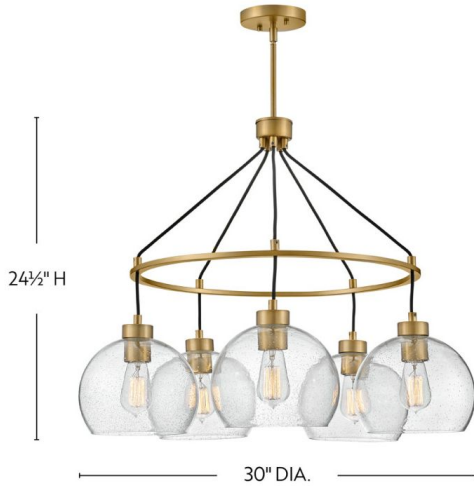

RUMI

83014LCB

MEDIUM SINGLE TIER CHANDELIER

Your room will get rave reviews thanks to Rumi. This modern, art-forward fixture captivates with the chic fusion of clear seedy glass globes and a flawless Lacquered Brass finish. Design opportunities abound, with Rumi adding thrill to airy and cozy spaces alike.

DETAILS	
FINISH:	Lacquered Brass
MATERIAL:	Steel
GLASS:	Clear Seedy
SLOPE DEGREE:	90
DIMMABLE:	YES - WITH DIMMABLE LAMP (NOT INCLUDED)

DIMENSIONS	
WIDTH:	30"
HEIGHT:	24.5"
WEIGHT:	13lb

LIGHT SOURCE	
LIGHT SOURCE:	Socketed
WATTAGE:	5-10w Med. LED, 60w Equiv.
VOLTAGE:	120v

MOUNTING	
CANOPY:	5.25" Dia.
LEAD WIRE:	1 X 72"
MAX HEIGHT:	57

SHIPPING	
CARTON LENGTH:	26.5
CARTON WIDTH:	26.5
CARTON HEIGHT:	13.3
CARTON WEIGHT:	18.2

PRODUCT DETAILS:

- Dry Rated
- Includes (1) 6" stem and (2) 12" stems to customize hanging height
- Please refer to Lark's Warranty for complete product warranty details (some warranty limitations may apply)
- Can be hung on a sloped ceiling
- Confidently create a modern moment with this dynamic design statement