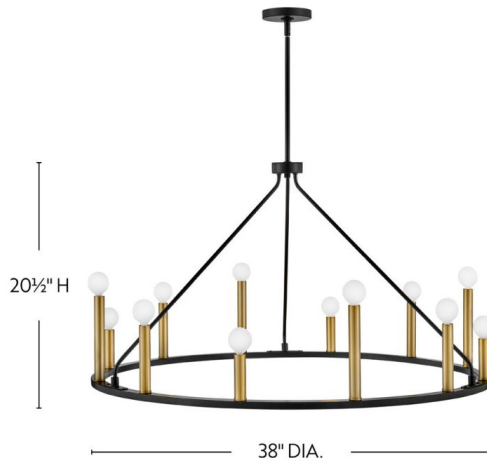

LAZLO

83159BK

LARGE SINGLE TIER CHANDELIER

Lazlo brings it on every level. Whether you are feeling modern lodge vibes, a contemporary urban loft or anything in between, Lazlo's sleek Black frame feels luxe without the fuss. Classic candle sleeves get streamlined with a modern makeover in Lacquered Brass, giving Lazlo a fresh edge.

DETAILS	
FINISH:	Black
MATERIAL:	Steel
SLOPE DEGREE:	90
DIMMABLE:	YES - WITH DIMMABLE LAMP (NOT INCLUDED)

DIMENSIONS	
WIDTH:	38"
HEIGHT:	20.5"
WEIGHT:	12.4lb

LIGHT SOURCE	
LIGHT SOURCE:	Socketed
WATTAGE:	12-5w Cand. LED, 60w Equiv.
VOLTAGE:	120v

MOUNTING	
CANOPY:	5" Dia.
LEAD WIRE:	1 X 72"
MAX HEIGHT:	53.5

SHIPPING	
CARTON LENGTH:	41.8
CARTON WIDTH:	41.5
CARTON HEIGHT:	12.3
CARTON WEIGHT:	27.1

PRODUCT DETAILS:

- Dry Rated
- Includes (1) 6" stem and (2) 12" stems to customize hanging height
- Please refer to Lark's Warranty for complete product warranty details (some warranty limitations may apply)
- Can be hung on a sloped ceiling
- Confidently create a modern moment with this dynamic design statement
- Shown with G16.5 bulbs (not included)