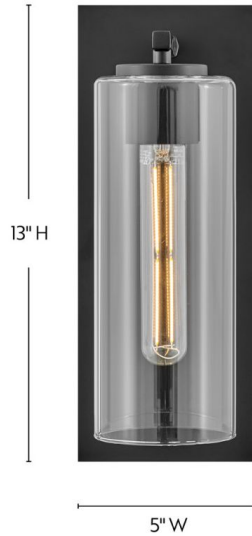

LANE

83370BK

MEDIUM SINGLE LIGHT SCONCE

The Lane sconce is a cylindrical statement piece. The oversized clear glass shade delivers a powerful punch while keeping its cool with sleek, streamlined poise. The elongated back plate paired with the three on-trend finish options give off an industrial-chic feel that shines in any space.

DETAILS

FINISH:	Black
MATERIAL:	Steel
GLASS:	Clear
DIMMABLE:	YES - WITH DIMMABLE LAMP (NOT INCLUDED)

DIMENSIONS

WIDTH:	5"
HEIGHT:	13"
WEIGHT:	4.2lb
BACK PLATE:	5"W X 13"H
EXTENSION:	6.3"
TOP TO OUTLET:	6.5"

LIGHT SOURCE

LIGHT SOURCE:	Socketed
WATTAGE:	1-10w Med. LED, 60w Equiv.
VOLTAGE:	120v

SHIPPING

CARTON LENGTH:	17
CARTON WIDTH:	7.5
CARTON HEIGHT:	8
CARTON WEIGHT:	5.2

PRODUCT DETAILS:

- Dry Rated
- This versatile transitional design delivers personality and performance
- Please refer to Lark's Warranty for complete product warranty details (some warranty limitations may apply)
- This fixture can be mounted either up or down to best fit your space
- Shown with T-style bulbs (not included)
- Invisimount hardware is hidden on the backplate for a clean silhouette