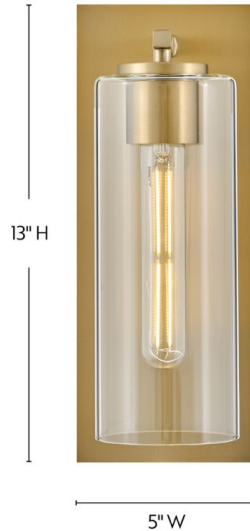

LANE

83370LCB

MEDIUM SINGLE LIGHT SCONCE

The Lane sconce is a cylindrical statement piece. The oversized clear glass shade delivers a powerful punch while keeping its cool with sleek, streamlined poise. The elongated back plate paired with the three on-trend finish options give off an industrial-chic feel that shines in any space.

DETAILS	
FINISH:	Lacquered Brass
MATERIAL:	Steel
GLASS:	Clear
DIMMABLE:	YES - WITH DIMMABLE LAMP (NOT INCLUDED)

DIMENSIONS	
WIDTH:	5"
HEIGHT:	13"
WEIGHT:	4.2lb
BACK PLATE:	5"W X 13"H
EXTENSION:	6.3"
TOP TO OUTLET:	6.5"

LIGHT SOURCE	
LIGHT SOURCE:	Socketed
WATTAGE:	1-10w Med. LED, 60w Equiv.
VOLTAGE:	120v

SHIPPING	
CARTON LENGTH:	17
CARTON WIDTH:	7.5
CARTON HEIGHT:	8
CARTON WEIGHT:	5.2

PRODUCT DETAILS:

- Dry Rated
- This versatile transitional design delivers personality and performance
- Please refer to Lark's Warranty for complete product warranty details (some warranty limitations may apply)
- This fixture can be mounted either up or down to best fit your space
- Shown with T-style bulbs (not included)
- Invisimount hardware is hidden on the backplate for a clean silhouette