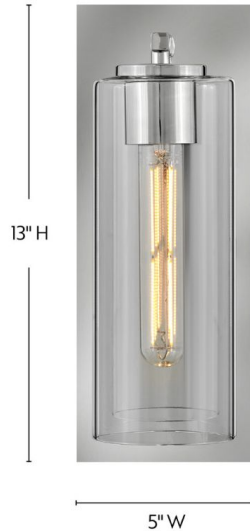

## 83370PN

### MEDIUM SINGLE LIGHT SCONCE

The Lane sconce is a cylindrical statement piece. The oversized clear glass shade delivers a powerful punch while keeping its cool with sleek, streamlined poise. The elongated back plate paired with the three on-trend finish options give off an industrial-chic feel that shines in any space.

DETAILS	
FINISH:	Polished Nickel
MATERIAL:	Steel
GLASS:	Clear
DIMMABLE:	YES - WITH DIMMABLE LAMP (NOT INCLUDED)

DIMENSIONS	
WIDTH:	5"
HEIGHT:	13"
WEIGHT:	4.2lb
BACK PLATE:	5"W X 13"H
EXTENSION:	6.3"
TOP TO OUTLET:	6.5"

LIGHT SOURCE	
LIGHT SOURCE:	Socketed
WATTAGE:	1-10w Med. LED, 60w Equiv.
VOLTAGE:	120v

SHIPPING	
CARTON LENGTH:	17
CARTON WIDTH:	7.5
CARTON HEIGHT:	8
CARTON WEIGHT:	5.2