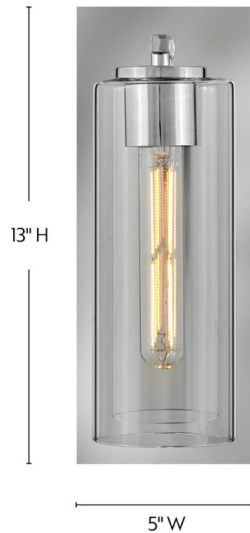

LANE

83370PN

MEDIUM SINGLE LIGHT SCONCE

The Lane sconce is a cylindrical statement piece. The oversized clear glass shade delivers a powerful punch while keeping its cool with sleek, streamlined poise. The elongated back plate paired with the three on-trend finish options give off an industrial-chic feel that shines in any space.

DETAILS	
FINISH:	Polished Nickel
MATERIAL:	Steel
GLASS:	Clear
DIMMABLE:	YES - WITH DIMMABLE LAMP (NOT INCLUDED)

DIMENSIONS	
WIDTH:	5"
HEIGHT:	13"
WEIGHT:	4.2lb
BACK PLATE:	5"W X 13"H
EXTENSION:	6.3"
TOP TO OUTLET:	6.5"

LIGHT SOURCE	
LIGHT SOURCE:	Socketed
WATTAGE:	1-10w Med. LED, 60w Equiv.
VOLTAGE:	120v

SHIPPING	
CARTON LENGTH:	17
CARTON WIDTH:	7.5
CARTON HEIGHT:	8
CARTON WEIGHT:	5.2

PRODUCT DETAILS:

- Dry Rated
- This versatile transitional design delivers personality and performance
- Please refer to Lark's Warranty for complete product warranty details (some warranty limitations may apply)
- This fixture can be mounted either up or down to best fit your space
- Shown with T-style bulbs (not included)
- Invisimount hardware is hidden on the backplate for a clean silhouette