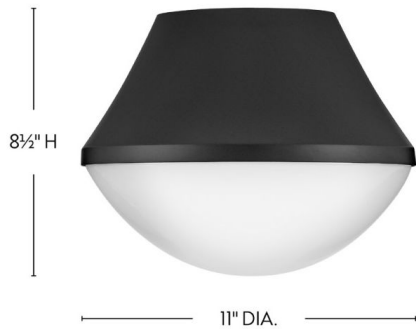

HADDIE

8341BK

SMALL FLUSH MOUNT

Haddie is the star of the show. The sturdy structure is rounded out with curved cased opal glass for a unique, shapely profile. Striking in any of the fun finish colors, Haddie brings substantial style with a seamless flush design.

DETAILS	
FINISH:	Black
MATERIAL:	Steel
GLASS:	Cased Opal
DIMMABLE:	YES - WITH DIMMABLE LAMP (NOT INCLUDED)

DIMENSIONS	
WIDTH:	11"
HEIGHT:	8.5"
WEIGHT:	4.8lb

LIGHT SOURCE	
LIGHT SOURCE:	Socketed
WATTAGE:	1-8w Med. LED, 60w Equiv.
VOLTAGE:	120v

MOUNTING	
CANOPY:	6" Dia.

SHIPPING	
CARTON LENGTH:	13.5
CARTON WIDTH:	13.5
CARTON HEIGHT:	10
CARTON WEIGHT:	6.2

PRODUCT DETAILS:

- Please refer to Lark's Warranty for complete product warranty details (some warranty limitations may apply)
- Damp Rated
- Classic design elements, nostalgic profiles, and fresh finishes give an authentic vibe