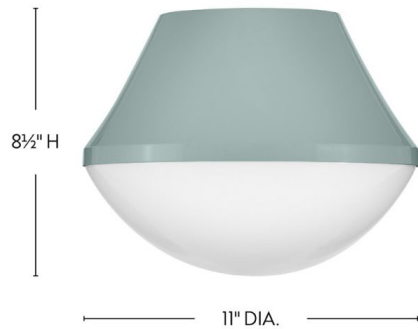

## 83411SF

### SMALL FLUSH MOUNT

Haddie is the star of the show. The sturdy structure is rounded out with curved cased opal glass for a unique, shapely profile. Striking in any of the fun finish colors, Haddie brings substantial style with a seamless flush design.

DETAILS	
FINISH:	Seafoam
MATERIAL:	Steel
GLASS:	Cased Opal
DIMMABLE:	YES - WITH DIMMABLE LAMP (NOT INCLUDED)

DIMENSIONS	
WIDTH:	11"
HEIGHT:	8.5"
WEIGHT:	4.8lb

LIGHT SOURCE	
LIGHT SOURCE:	Socketed
WATTAGE:	1-8w Med. LED, 60w Equiv.
VOLTAGE:	120v