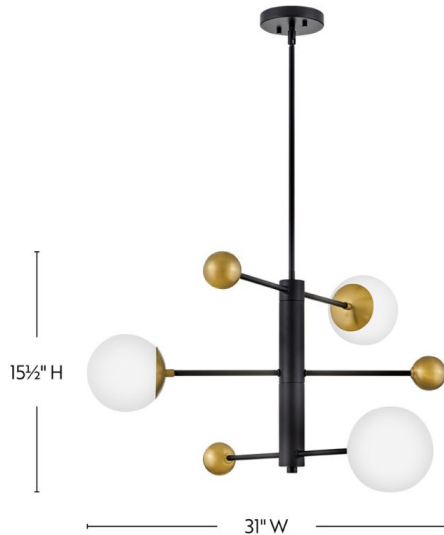

## 83573BK

### MEDIUM ADJUSTABLE MULTI TIER CHANDELIER

Thick and thin, big and small, curved and straight—Auggie is the definition of how opposites attract with a midcentury design balanced by etched opal glass and supremely stylish brass accents.

DETAILS	
FINISH:	Black
MATERIAL:	Steel
GLASS:	Etched Opal
SLOPE DEGREE:	90
DIMMABLE:	YES - WITH DIMMABLE LAMP (NOT INCLUDED)

DIMENSIONS	
WIDTH:	30.8"
HEIGHT:	18.5"
WEIGHT:	8.2lb

LIGHT SOURCE	
LIGHT SOURCE:	Socketed
WATTAGE:	3-5w Cand. LED, 60w Equiv.
VOLTAGE:	120v

MOUNTING	
CANOPY:	5.25" Dia.
LEAD WIRE:	1 X 72"
MAX HEIGHT:	48

SHIPPING	
CARTON LENGTH:	27
CARTON WIDTH:	19.3
CARTON HEIGHT:	11
CARTON WEIGHT:	14.5