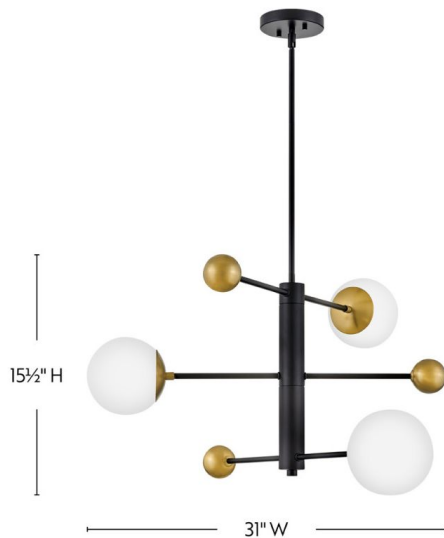

AUGGIE

83573BK

MEDIUM ADJUSTABLE MULTI TIER CHANDELIER

Thick and thin, big and small, curved and straight—Auggie is the definition of how opposites attract with a midcentury design balanced by etched opal glass and supremely stylish brass accents.

DETAILS	
FINISH:	Black
MATERIAL:	Steel
GLASS:	Etched Opal
SLOPE DEGREE:	90
DIMMABLE:	YES - WITH DIMMABLE LAMP (NOT INCLUDED)

DIMENSIONS	
WIDTH:	30.8"
HEIGHT:	18.5"
WEIGHT:	8.2lb

LIGHT SOURCE	
LIGHT SOURCE:	Socketed
WATTAGE:	3-5w Cand. LED, 60w Equiv.
VOLTAGE:	120v

MOUNTING	
CANOPY:	5.25" Dia.
LEAD WIRE:	1 X 72"
MAX HEIGHT:	48

SHIPPING	
CARTON LENGTH:	27
CARTON WIDTH:	19.3
CARTON HEIGHT:	11
CARTON WEIGHT:	14.5

PRODUCT DETAILS:

- Dry Rated
- Includes (1) 6" stem and (2) 12" stems to customize hanging height
- Please refer to Lark's Warranty for complete product warranty details (some warranty limitations may apply)
- Can be hung on a sloped ceiling
- Articulating design can be adjusted to perfectly illuminate your space