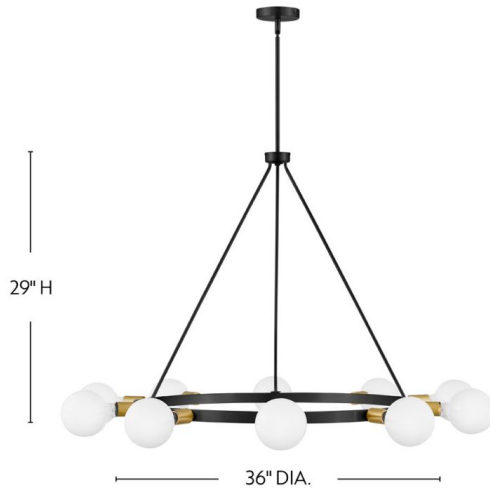

ORLA

83610BK

LARGE SINGLE TIER CHANDELIER

A midcentury modern vibe with a glimpse of Hollywood glam? Yes, please. Orla brings the dimensional interest with multiple plays on circles and globes. The streamlined profile is simple, with each individual element contributing to the overall silhouette in a big way. Available in Lacquered Brass or Black with Lacquered Brass accents, Orla makes a prominent style statement. G-style bulbs recommended.

DETAILS	
FINISH:	Black
MATERIAL:	Steel
SLOPE DEGREE:	90
DIMMABLE:	YES - WITH DIMMABLE LAMP (NOT INCLUDED)

DIMENSIONS	
WIDTH:	36"
HEIGHT:	29"
WEIGHT:	8lb

LIGHT SOURCE	
LIGHT SOURCE:	Socketed
WATTAGE:	10-10w Med. LED, 60w Equiv.
VOLTAGE:	120v

MOUNTING	
CANOPY:	4.75" Dia.
LEAD WIRE:	1 X 72"
MAX HEIGHT:	62

SHIPPING	
CARTON LENGTH:	37.5
CARTON WIDTH:	5.5
CARTON HEIGHT:	38.8
CARTON WEIGHT:	12.6

PRODUCT DETAILS:

- Dry Rated
- Includes (1) 6" stem and (2) 12" stems to customize hanging height
- Please refer to Lark's Warranty for complete product warranty details (some warranty limitations may apply)
- Can be hung on a sloped ceiling
- Ideal for g-style bulbs (not included)