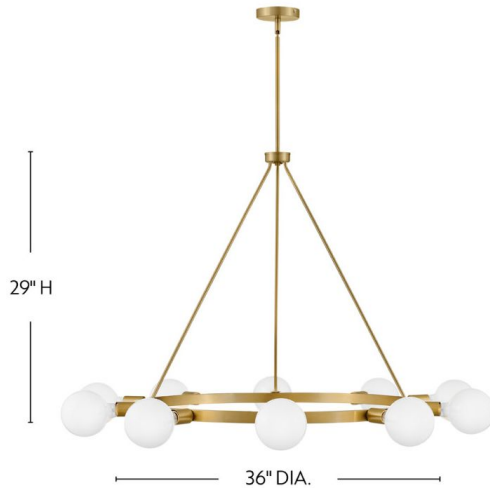

## 83610LCB

### LARGE SINGLE TIER CHANDELIER

A midcentury modern vibe with a glimpse of Hollywood glam? Yes, please. Orla brings the dimensional interest with multiple plays on circles and globes. The streamlined profile is simple, with each individual element contributing to the overall silhouette in a big way. Available in Lacquered Brass or Black with Lacquered Brass accents, Orla makes a prominent style statement. G-style bulbs recommended.

DETAILS	
FINISH:	Lacquered Brass
MATERIAL:	Steel
SLOPE DEGREE:	90
DIMMABLE:	YES - WITH DIMMABLE LAMP (NOT INCLUDED)

DIMENSIONS	
WIDTH:	36"
HEIGHT:	29"
WEIGHT:	8lb

LIGHT SOURCE	
LIGHT SOURCE:	Socketed
WATTAGE:	10-10w Med. LED, 60w Equiv.
VOLTAGE:	120v

MOUNTING	
CANOPY:	4.75" Dia.
LEAD WIRE:	1 X 72"
MAX HEIGHT:	62

SHIPPING	
CARTON LENGTH:	37.5
CARTON WIDTH:	5.5
CARTON HEIGHT:	38.8
CARTON WEIGHT:	12.6