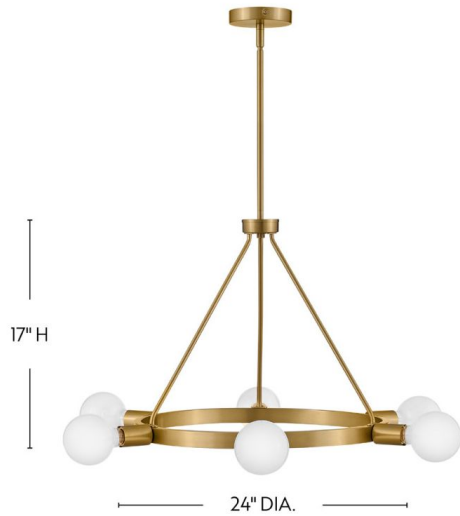

ORLA

83616LCB

MEDIUM SINGLE TIER CHANDELIER

A midcentury modern vibe with a glimpse of Hollywood glam? Yes, please. Orla brings the dimensional interest with multiple plays on circles and globes. The streamlined profile is simple, with each individual element contributing to the overall silhouette in a big way. Available in Lacquered Brass or Black with Lacquered Brass accents, Orla makes a prominent style statement. G-style bulbs recommended.

DETAILS	
FINISH:	Lacquered Brass
MATERIAL:	Steel
SLOPE DEGREE:	90
DIMMABLE:	YES - WITH DIMMABLE LAMP (NOT INCLUDED)

DIMENSIONS	
WIDTH:	24"
HEIGHT:	17"
WEIGHT:	5.6lb

LIGHT SOURCE	
LIGHT SOURCE:	Socketed
WATTAGE:	6-10w Med. LED, 60w Equiv.
VOLTAGE:	120v

MOUNTING	
CANOPY:	4.75" Dia.
LEAD WIRE:	1 X 72"
MAX HEIGHT:	50

SHIPPING	
CARTON LENGTH:	24.3
CARTON WIDTH:	4.8
CARTON HEIGHT:	27.3
CARTON WEIGHT:	8.1

PRODUCT DETAILS:

- Dry Rated
- Includes (1) 6" stem and (2) 12" stems to customize hanging height
- Please refer to Lark's Warranty for complete product warranty details (some warranty limitations may apply)
- Can be hung on a sloped ceiling
- Ideal for g-style bulbs (not included)