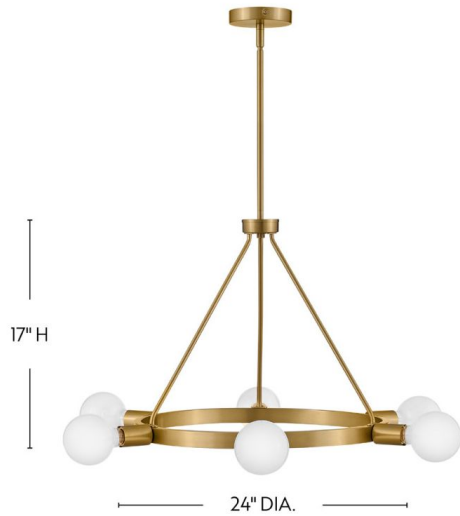

## 83616LCB

### MEDIUM SINGLE TIER CHANDELIER

A midcentury modern vibe with a glimpse of Hollywood glam? Yes, please. Orla brings the dimensional interest with multiple plays on circles and globes. The streamlined profile is simple, with each individual element contributing to the overall silhouette in a big way. Available in Lacquered Brass or Black with Lacquered Brass accents, Orla makes a prominent style statement. G-style bulbs recommended.

DETAILS	
FINISH:	Lacquered Brass
MATERIAL:	Steel
SLOPE DEGREE:	90
DIMMABLE:	YES - WITH DIMMABLE LAMP (NOT INCLUDED)

DIMENSIONS	
WIDTH:	24"
HEIGHT:	17"
WEIGHT:	5.6lb

LIGHT SOURCE	
LIGHT SOURCE:	Socketed
WATTAGE:	6-10w Med. LED, 60w Equiv.
VOLTAGE:	120v

MOUNTING	
CANOPY:	4.75" Dia.
LEAD WIRE:	1 X 72"
MAX HEIGHT:	50

SHIPPING	
CARTON LENGTH:	24.3
CARTON WIDTH:	4.8
CARTON HEIGHT:	27.3
CARTON WEIGHT:	8.1