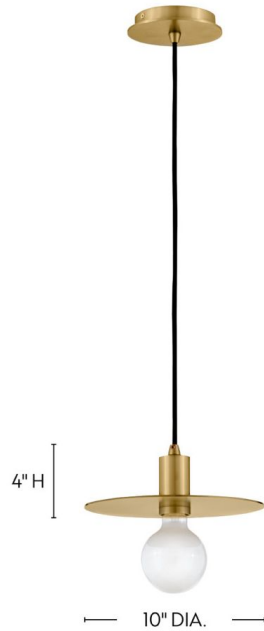

LULU

83887LCB

SMALL CONVERTIBLE PENDANT

Lulu lights up a playful twist on modern minimalism. Sleek, simple lines add to the overall style without getting in the way of functionality. Lulu brings personality with a Lacquered Brass finish that complements the Black fabric-covered cord.

DETAILS	
FINISH:	Lacquered Brass
MATERIAL:	Steel
SLOPE DEGREE:	90
DIMMABLE:	YES - WITH DIMMABLE LAMP (NOT INCLUDED)

DIMENSIONS	
WIDTH:	10"
HEIGHT:	4"
WEIGHT:	6.4lb

LIGHT SOURCE	
LIGHT SOURCE:	Socketed
WATTAGE:	1-14w Med. LED, 60w Equiv.
VOLTAGE:	120v

MOUNTING	
CANOPY:	4.75" Dia.
LEAD WIRE:	1 X 72"
MAX HEIGHT:	68.8

SHIPPING	
CARTON LENGTH:	15
CARTON WIDTH:	15
CARTON HEIGHT:	8
CARTON WEIGHT:	8.3

PRODUCT DETAILS:

- Dry Rated
- Please refer to Lark's Warranty for complete product warranty details (some warranty limitations may apply)
- Can be hung on a sloped ceiling
- Confidently create a modern moment with this dynamic design statement
- Convertible design can be hung as a pendant or semi-flush mount
- Ideal for g-style bulbs (not included)