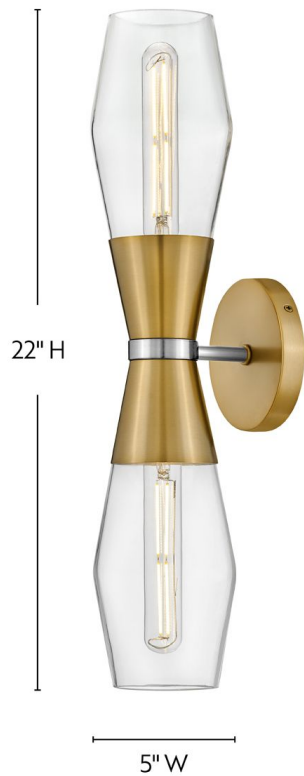

## 83902LCB

### LARGE TWO LIGHT SCONCE

A geometric gem, Livie cleverly mixes sleek lines with an angular shape for a contemporary cool look that makes itself at home anywhere. Clear glass unites with spun metal elements in striking Black or luxe Lacquered Brass finish options to boldly underscore Livie's modern edge.

DETAILS	
FINISH:	Lacquered Brass
MATERIAL:	Steel
GLASS:	Clear
DIMMABLE:	YES - WITH DIMMABLE LAMP (NOT INCLUDED)

DIMENSIONS	
WIDTH:	5"
HEIGHT:	22"
WEIGHT:	4.6lb
BACK PLATE:	5" Dia.
EXTENSION:	6.3"
TOP TO OUTLET:	11"

LIGHT SOURCE	
LIGHT SOURCE:	Socketed
WATTAGE:	2-10w Med. LED, 60w Equiv.
VOLTAGE:	120v

SHIPPING	
CARTON LENGTH:	21
CARTON WIDTH:	12.5
CARTON HEIGHT:	9
CARTON WEIGHT:	6.3