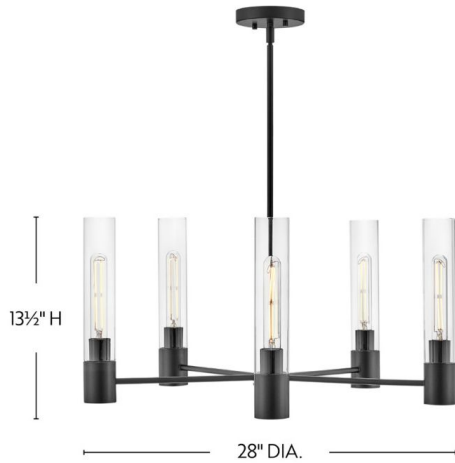

## 85405BK

### MEDIUM SINGLE TIER CHANDELIER

It's easy to fall for Shea's sleek, cylindrical silhouette. The elongated glass shades make it easy to customize your space and flex your design skills by choosing from one of the versatile finishes. The perfect complement to any vibe, Shea sets a new standard for multipurpose lighting. Pro tip: T10 bulbs are required but go with the wattage that wins you over.

DETAILS	
FINISH:	Black
MATERIAL:	Steel
GLASS:	Clear
SLOPE DEGREE:	90
DIMMABLE:	YES - WITH DIMMABLE LAMP (NOT INCLUDED)

DIMENSIONS	
WIDTH:	28"
HEIGHT:	13.5"
WEIGHT:	10lb

LIGHT SOURCE	
LIGHT SOURCE:	Socketed
WATTAGE:	5-10w Med. LED, 60w Equiv.
VOLTAGE:	120v

MOUNTING	
CANOPY:	5.25" Dia.
LEAD WIRE:	1 X 72"
MAX HEIGHT:	46

SHIPPING	
CARTON LENGTH:	29.5
CARTON WIDTH:	28
CARTON HEIGHT:	7.8
CARTON WEIGHT:	15