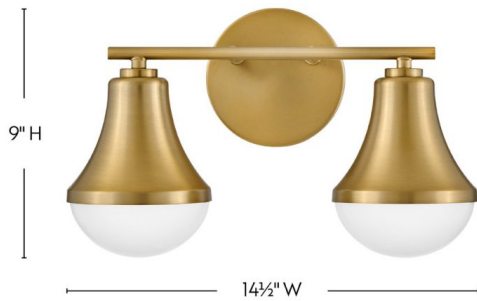

HADDIE

85512LCB

SMALL TWO LIGHT VANITY

Haddie is the star of the show. The sturdy structure is rounded out with curved cased opal glass for a unique, shapely profile. Striking in any of the fun finish colors, Haddie brings substantial style whether you choose to mount the light up or down.

DETAILS	
FINISH:	Lacquered Brass
MATERIAL:	Steel
GLASS:	Cased Opal
DIMMABLE:	YES - WITH DIMMABLE LAMP (NOT INCLUDED)

DIMENSIONS	
WIDTH:	14.5"
HEIGHT:	9"
WEIGHT:	3.5lb
BACK PLATE:	5.25" Dia.
EXTENSION:	7.3"
TOP TO OUTLET:	2.75"

LIGHT SOURCE	
LIGHT SOURCE:	Socketed
WATTAGE:	2-10w Med. LED, 60w Equiv.
VOLTAGE:	120v

SHIPPING	
CARTON LENGTH:	17
CARTON WIDTH:	8.8
CARTON HEIGHT:	13.3
CARTON WEIGHT:	4.8

PRODUCT DETAILS:

- Please refer to Lark's Warranty for complete product warranty details (some warranty limitations may apply)
- This fixture can be mounted either up or down to best fit your space
- Damp Rated
- Invisimount hardware is hidden on the backplate for a clean silhouette
- Classic design elements, nostalgic profiles, and fresh finishes give an authentic vibe