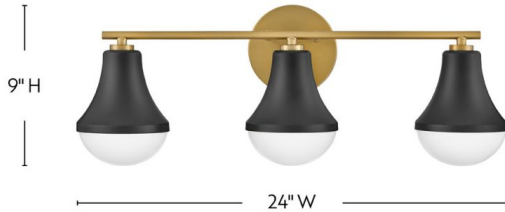

### MEDIUM THREE LIGHT VANITY

Haddie is the star of the show. The sturdy structure is rounded out with curved cased opal glass for a unique, shapely profile. Striking in any of the fun finish colors, Haddie brings substantial style whether you choose to mount the light up or down.

DETAILS	
FINISH:	Black
MATERIAL:	Steel
GLASS:	Cased Opal
DIMMABLE:	YES - WITH DIMMABLE LAMP (NOT INCLUDED)

DIMENSIONS	
WIDTH:	24"
HEIGHT:	9"
WEIGHT:	4.9lb
BACK PLATE:	5.25" Dia.
EXTENSION:	7.3"
TOP TO OUTLET:	2.75"