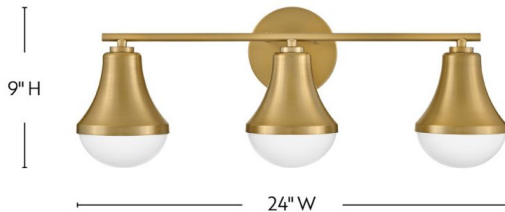

## 85513LCB

### MEDIUM THREE LIGHT VANITY

Haddie is the star of the show. The sturdy structure is rounded out with curved cased opal glass for a unique, shapely profile. Striking in any of the fun finish colors, Haddie brings substantial style whether you choose to mount the light up or down.

DETAILS	
FINISH:	Lacquered Brass
MATERIAL:	Steel
GLASS:	Cased Opal
DIMMABLE:	YES - WITH DIMMABLE LAMP (NOT INCLUDED)

DIMENSIONS	
WIDTH:	24"
HEIGHT:	9"
WEIGHT:	4.9lb
BACK PLATE:	5.25" Dia.
EXTENSION:	7.3"
TOP TO OUTLET:	2.75"