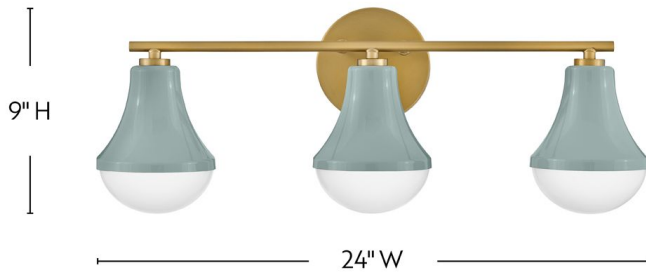

HADDIE

85513SF

MEDIUM THREE LIGHT VANITY

Haddie is the star of the show. The sturdy structure is rounded out with curved cased opal glass for a unique, shapely profile. Striking in any of the fun finish colors, Haddie brings substantial style whether you choose to mount the light up or down.

DETAILS	
FINISH:	Seafoam
MATERIAL:	Steel
GLASS:	Cased Opal
DIMMABLE:	YES - WITH DIMMABLE LAMP (NOT INCLUDED)

DIMENSIONS	
WIDTH:	24"
HEIGHT:	9"
WEIGHT:	4.9lb
BACK PLATE:	5.25" Dia.
EXTENSION:	7.3"
TOP TO OUTLET:	2.75"

LIGHT SOURCE	
LIGHT SOURCE:	Socketed
WATTAGE:	3-10w Med. LED, 60w Equiv.
VOLTAGE:	120v

SHIPPING	
CARTON LENGTH:	26.3
CARTON WIDTH:	8.8
CARTON HEIGHT:	14.5
CARTON WEIGHT:	7

PRODUCT DETAILS:

- Please refer to Lark's Warranty for complete product warranty details (some warranty limitations may apply)
- This fixture can be mounted either up or down to best fit your space
- Damp Rated
- Invisimount hardware is hidden on the backplate for a clean silhouette
- Classic design elements, nostalgic profiles, and fresh finishes give an authentic vibe