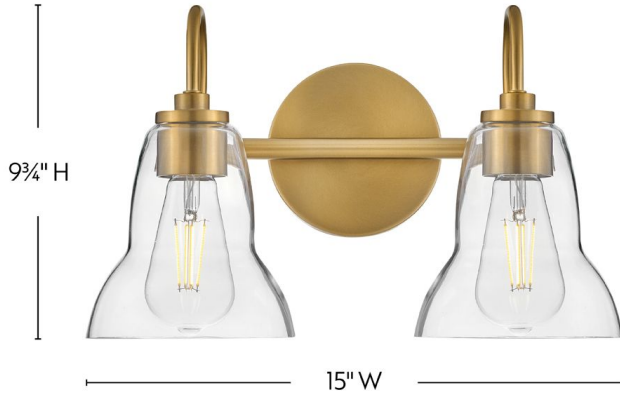

VERA

85562LCB

SMALL TWO LIGHT VANITY

Vera's unique, shapely form takes the traditional bell-shaped shades to a new level. Plenty of light shines up or down from the clear glass, making it a functional choice for main baths and powder rooms alike. Finished in Black or Lacquered Brass, Vera's chic profile brings transitional style to any space.

DETAILS	
FINISH:	Lacquered Brass
MATERIAL:	Steel
GLASS:	Clear
DIMMABLE:	YES - WITH DIMMABLE LAMP (NOT INCLUDED)

DIMENSIONS	
WIDTH:	15"
HEIGHT:	9.8"
WEIGHT:	3.3lb
BACK PLATE:	5.25" Dia.
EXTENSION:	8.3"
TOP TO OUTLET:	4.25"

LIGHT SOURCE	
LIGHT SOURCE:	Socketed
WATTAGE:	2-10w Med. LED, 60w Equiv.
VOLTAGE:	120v

SHIPPING	
CARTON LENGTH:	20.5
CARTON WIDTH:	9.8
CARTON HEIGHT:	9.3
CARTON WEIGHT:	4.8

PRODUCT DETAILS:

- Please refer to Lark's Warranty for complete product warranty details (some warranty limitations may apply)
- This fixture can be mounted either up or down to best fit your space
- Damp Rated
- Invisimount hardware is hidden on the backplate for a clean silhouette
- Classic design elements, nostalgic profiles, and fresh finishes give an authentic vibe