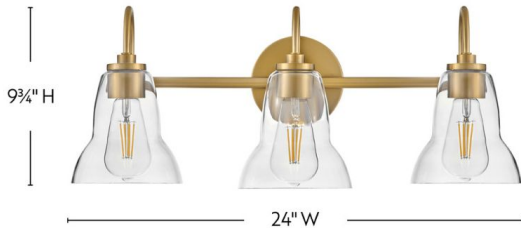

VERA

85563LCB

MEDIUM THREE LIGHT VANITY

Vera's unique, shapely form takes the traditional bell-shaped shades to a new level. Plenty of light shines up or down from the clear glass, making it a functional choice for main baths and powder rooms alike. Finished in Black or Lacquered Brass, Vera's chic profile brings transitional style to any space.

DETAILS

FINISH:	Lacquered Brass
MATERIAL:	Steel
GLASS:	Clear
DIMMABLE:	YES - WITH DIMMABLE LAMP (NOT INCLUDED)

DIMENSIONS

WIDTH:	24"
HEIGHT:	9.8"
WEIGHT:	5lb
BACK PLATE:	5.25" Dia.
EXTENSION:	8.3"
TOP TO OUTLET:	4.25"

LIGHT SOURCE

LIGHT SOURCE:	Socketed
WATTAGE:	3-10w Med. LED, 60w Equiv.
VOLTAGE:	120v

SHIPPING

CARTON LENGTH:	30
CARTON WIDTH:	9.8
CARTON HEIGHT:	9.3
CARTON WEIGHT:	7

PRODUCT DETAILS:

- Please refer to Lark's Warranty for complete product warranty details (some warranty limitations may apply)
- This fixture can be mounted either up or down to best fit your space
- Damp Rated
- Invisimount hardware is hidden on the backplate for a clean silhouette
- Classic design elements, nostalgic profiles, and fresh finishes give an authentic vibe