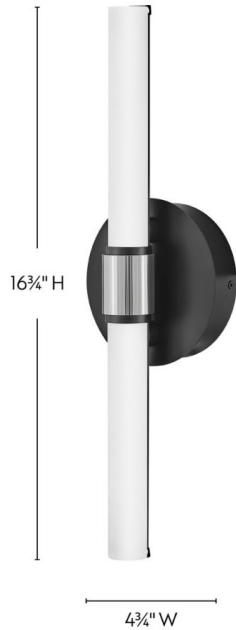

## 85600BK-CM

### MEDIUM LED VANITY

A dual finish paired with a sleek, minimal profile makes Kai your go-to. Integrated LEDs give off plenty of functional light that blankets the entire room in a warm glow, with a modern cuff for added intrigue. Featuring the versatility to be hung vertically or horizontally, Kai molds to fit your needs while effortlessly maintaining a poised yet bold style.

DETAILS	
FINISH:	Black
MATERIAL:	Steel
GLASS:	Etched Opal
DIMMABLE:	YES - CL TYPE DIMMER (SSL7A)

DIMENSIONS	
WIDTH:	16.8"
HEIGHT:	4.8"
WEIGHT:	1.6lb
BACK PLATE:	4.75" Dia.
EXTENSION:	3.3"
TOP TO OUTLET:	8.5"

LIGHT SOURCE	
LIGHT SOURCE:	Integrated LED
LED NAME:	D85600X
WATTAGE:	10w LED *Included
VOLTAGE:	120v
LUMENS:	750
CRI:	90
INCANDESCENT EQUIVALENCY:	2 x 35w
DIMMABLE:	YES - CL TYPE DIMMER (SSL7A)

SHIPPING	
CARTON LENGTH:	20.5
CARTON WIDTH:	4.8
CARTON HEIGHT:	6.3
CARTON WEIGHT:	2.5