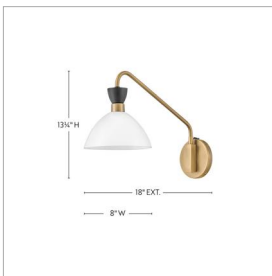

## 83250BK-CO

### MEDIUM SINGLE LIGHT PLUG-IN SCONCE

Did your eyes just get bigger? We thought so. Simon makes our hearts beat a little faster too thanks to its retro mix of midcentury modern style, cool conical shade in metal or glass, and funky finishes. Whether you choose to hardwire or mount as a plug-in sconce, Simon complements a myriad of digs.

DETAILS	
FINISH:	Black
MATERIAL:	Steel
GLASS:	Cased Opal
DIMMABLE:	YES - WITH DIMMABLE LAMP (NOT INCLUDED)

DIMENSIONS	
WIDTH:	8"
HEIGHT:	13.3"
WEIGHT:	3.6lb
BACK PLATE:	5.25" Dia.
EXTENSION:	18"
TOP TO OUTLET:	10.75"

LIGHT SOURCE	
LIGHT SOURCE:	Socketed
WATTAGE:	1-5w Cand. LED, 60w Equiv.
VOLTAGE:	120v

MOUNTING	
LEAD WIRE:	1 X 96"

SHIPPING	
CARTON LENGTH:	11
CARTON WIDTH:	20.6
CARTON HEIGHT:	7
CARTON WEIGHT:	4.5