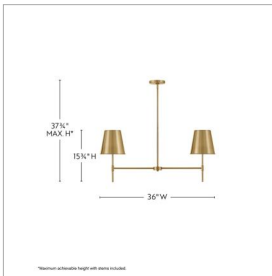

BLAKE

83445LCB

SMALL TWO LIGHT LINEAR

Bet on Blake's forever cool profile and luxe finishes. The fresh, clean lines bring thoughtful illumination with a timeless vibe that can take your space from good to great. Blake makes it easy to mix and match thanks to its versatile fixture options.

DETAILS	
FINISH:	Lacquered Brass
MATERIAL:	Steel
SHADE:	Metal
SLOPE DEGREE:	90
DIMMABLE:	YES - WITH DIMMABLE LAMP (NOT INCLUDED)

DIMENSIONS	
WIDTH:	36"
HEIGHT:	15.8"
WEIGHT:	6.1lb

LIGHT SOURCE	
LIGHT SOURCE:	Socketed
WATTAGE:	2-10w Med. LED, 60w Equiv.
VOLTAGE:	120v

MOUNTING	
CANOPY:	5" Dia.
LEAD WIRE:	1 X 72"
MAX HEIGHT:	37.8

SHIPPING	
CARTON LENGTH:	33
CARTON WIDTH:	16.3
CARTON HEIGHT:	11.5
CARTON WEIGHT:	9.9

PRODUCT DETAILS:

- Dry Rated
- Please refer to Lark's Warranty for complete product warranty details (some warranty limitations may apply)
- Can be hung on a sloped ceiling
- Classic design elements, nostalgic profiles, and fresh finishes give an authentic vibe