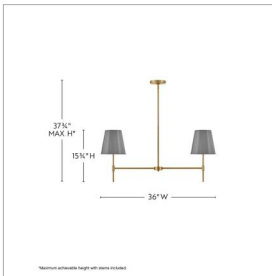

BLAKE

83445LCB-FY

SMALL TWO LIGHT LINEAR

Bet on Blake's forever cool profile and luxe finishes. The fresh, clean lines bring thoughtful illumination with a timeless vibe that can take your space from good to great. Blake makes it easy to mix and match thanks to its versatile fixture options.

DETAILS	
FINISH:	Lacquered Brass
MATERIAL:	Steel
SHADE:	Metal
SLOPE DEGREE:	90
DIMMABLE:	YES - WITH DIMMABLE LAMP (NOT INCLUDED)

DIMENSIONS	
WIDTH:	36"
HEIGHT:	15.8"
WEIGHT:	6.1lb

LIGHT SOURCE	
LIGHT SOURCE:	Socketed
WATTAGE:	2-10w Med. LED, 60w Equiv.
VOLTAGE:	120v

MOUNTING	
CANOPY:	5" Dia.
LEAD WIRE:	1 X 72"
MAX HEIGHT:	37.8

SHIPPING	
CARTON LENGTH:	33
CARTON WIDTH:	16.3
CARTON HEIGHT:	11.5
CARTON WEIGHT:	9.9

PRODUCT DETAILS:

- Dry Rated
- Please refer to Lark's Warranty for complete product warranty details (some warranty limitations may apply)
- Can be hung on a sloped ceiling
- Classic design elements, nostalgic profiles, and fresh finishes give an authentic vibe