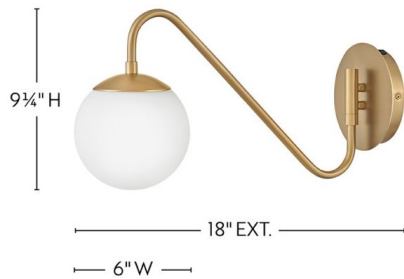

DOTTIE

83480LCB

SMALL SINGLE LIGHT SCONCE

Fun and functional meets midcentury modern with Dottie, a single light sconce that seamlessly blends high style and practicality. A meandering arm with an articulating design extends from the backplate, delicately gripping the etched opal globe to emit a warm, enveloping glow. It's the perfect task light for next to the bed or over a kitchen counter.

DETAILS	
FINISH:	Lacquered Brass
MATERIAL:	Steel
GLASS:	Etched Opal
DIMMABLE:	YES - WITH DIMMABLE LAMP (NOT INCLUDED)

DIMENSIONS	
WIDTH:	6"
HEIGHT:	9.3"
WEIGHT:	3.6lb
BACK PLATE:	5" Dia.
EXTENSION:	18"
TOP TO OUTLET:	4.75"

LIGHT SOURCE	
LIGHT SOURCE:	Socketed
WATTAGE:	1-5w Cand. LED, 60w Equiv.
VOLTAGE:	120v

MOUNTING	
CANOPY:	5" Dia.

SHIPPING	
CARTON LENGTH:	18.5
CARTON WIDTH:	12.5
CARTON HEIGHT:	8.8
CARTON WEIGHT:	6

PRODUCT DETAILS: