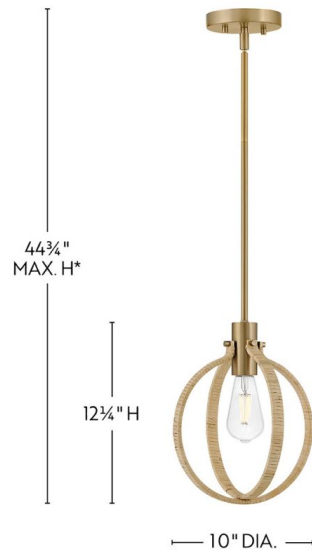

FALLON

83557LCB-BAM

MEDIUM PENDANT

Fallon confidently embraces a fresh, organic style as brilliant lights peek out from behind a rattan-wrapped open frame. Perfect for the coastal chic aesthetic, the mixed materials and striking silhouette command attention with irresistible appeal.

DETAILS	
FINISH:	Lacquered Brass
MATERIAL:	Steel
SLOPE DEGREE:	90
DIMMABLE:	YES - WITH DIMMABLE LAMP (NOT INCLUDED)

DIMENSIONS	
WIDTH:	10"
HEIGHT:	12.3"
WEIGHT:	3.1lb
EXTENSION:	10"

LIGHT SOURCE	
LIGHT SOURCE:	Socketed
WATTAGE:	1-14w Med. LED, 100w Equiv.
VOLTAGE:	120v

MOUNTING	
CANOPY:	5.25" Dia.
LEAD WIRE:	1 X 72"

SHIPPING	
CARTON LENGTH:	12.8
CARTON WIDTH:	12.3
CARTON HEIGHT:	5
CARTON WEIGHT:	4.6

PRODUCT DETAILS:

- Dry Rated
- Please refer to Lark's Warranty for complete product warranty details (some warranty limitations may apply)
- Can be hung on a sloped ceiling
- Go coastal with a fresh take on modern maritime style
- This product uses recyclable or limited packaging materials to help reduce waste
- Features a beautiful rattan-wrapped orb