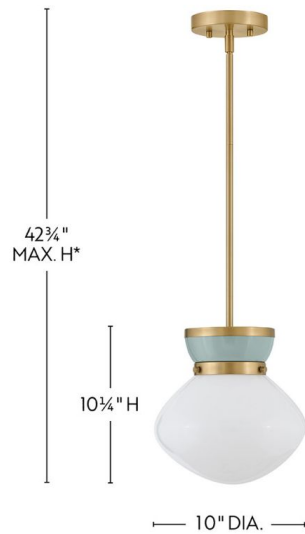

LUCY

83607LCB-SF SMALL PENDANT

A petite beauty that packs a big punch, Lucy's curved lines and captivating color combinations are like a whirlwind romance with classic style. The schoolhouse modern cased opal glass shade with charming accent finishes adds a touch of softness to your space.

DETAILS	
FINISH:	Lacquered Brass
MATERIAL:	Steel
GLASS:	Cased Opal
SLOPE DEGREE:	90
DIMMABLE:	YES - WITH DIMMABLE LAMP (NOT INCLUDED)

DIMENSIONS	
WIDTH:	10"
HEIGHT:	10.3"
WEIGHT:	4.5lb

LIGHT SOURCE	
LIGHT SOURCE:	Socketed
WATTAGE:	1-10w Med. LED, 60w Equiv.
VOLTAGE:	120v

MOUNTING	
CANOPY:	5.25" Dia.
LEAD WIRE:	1 X 72"
MAX HEIGHT:	42.8

SHIPPING	
CARTON LENGTH:	12.5
CARTON WIDTH:	12.5
CARTON HEIGHT:	16
CARTON WEIGHT:	7.4

PRODUCT DETAILS:

- Dry Rated
- Please refer to Lark's Warranty for complete product warranty details (some warranty limitations may apply)
- Can be hung on a sloped ceiling
- Classic design elements, nostalgic profiles, and fresh finishes give an authentic vibe
- This product uses recyclable or limited packaging materials to help reduce waste