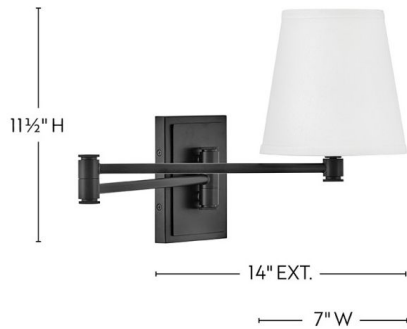

### MEDIUM SINGLE LIGHT SCONCE

Classic elements get a transitional update with Beale, a dimensional beauty with neatly angular lines. The white linen shade, paired with the articulating design, radiates ambient light right where you need it. With the option to hardwire or mount as a plug-in sconce, Beale brings simple, functional style anytime, anywhere.

DETAILS	
FINISH:	Black
MATERIAL:	Steel
SHADE:	White Linen
DIMMABLE:	YES - WITH DIMMABLE LAMP (NOT INCLUDED)

DIMENSIONS	
WIDTH:	7"
HEIGHT:	11.5"
WEIGHT:	3.8lb
BACK PLATE:	4.5"W X 6.5"H
EXTENSION:	14"
TOP TO OUTLET:	8.25"

LIGHT SOURCE	
LIGHT SOURCE:	Socketed
WATTAGE:	1-10w Med. LED, 60w Equiv.
VOLTAGE:	120v

MOUNTING	
LEAD WIRE:	1 X 96"

SHIPPING	
CARTON LENGTH:	16.5
CARTON WIDTH:	12.8
CARTON HEIGHT:	11
CARTON WEIGHT:	5.8

#### PRODUCT DETAILS:

- Dry Rated
- Please refer to Lark's Warranty for complete product warranty details (some warranty limitations may apply)
- Beale's maximum extension is 29.25"
- Includes a convenient on/off switch
- Classic design elements, nostalgic profiles, and fresh finishes give an authentic vibe
- Can be hard wired or mounted with included plug-in cord