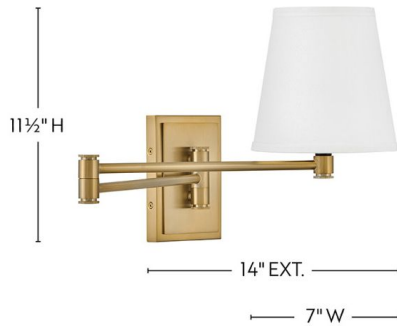

BEALE

83772LCB

MEDIUM SINGLE LIGHT SCONCE

Classic elements get a transitional update with Beale, a dimensional beauty with neatly angular lines. The white linen shade, paired with the articulating design, radiates ambient light right where you need it. With the option to hardwire or mount as a plug-in sconce, Beale brings simple, functional style anytime, anywhere.

DETAILS	
FINISH:	Lacquered Brass
MATERIAL:	Steel
SHADE:	White Linen
DIMMABLE:	YES - WITH DIMMABLE LAMP (NOT INCLUDED)

DIMENSIONS	
WIDTH:	7"
HEIGHT:	11.5"
WEIGHT:	3.8lb
BACK PLATE:	4.5"W X 6.5"H
EXTENSION:	14"
TOP TO OUTLET:	8.25"

LIGHT SOURCE	
LIGHT SOURCE:	Socketed
WATTAGE:	1-10w Med. LED, 60w Equiv.
VOLTAGE:	120v

MOUNTING	
LEAD WIRE:	1 X 96"

SHIPPING	
CARTON LENGTH:	16.5
CARTON WIDTH:	12.8
CARTON HEIGHT:	11
CARTON WEIGHT:	5.8

PRODUCT DETAILS:

- Dry Rated
- Please refer to Lark's Warranty for complete product warranty details (some warranty limitations may apply)
- Beale's maximum extension is 29.25"
- Includes a convenient on/off switch
- Classic design elements, nostalgic profiles, and fresh finishes give an authentic vibe
- Can be hard wired or mounted with included plug-in cord