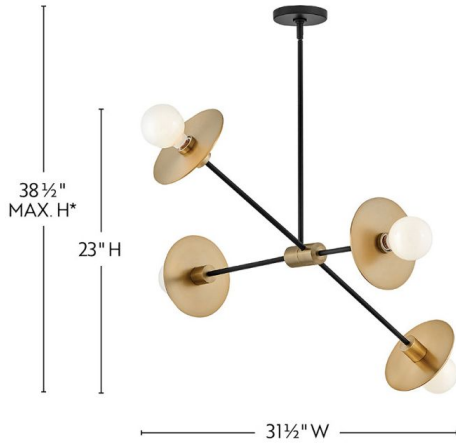

LULU

83885LCB

MEDIUM MOBILE SINGLE TIER

Lulu lights up a playful twist on modern minimalism. Sleek, simple lines add to the overall style without getting in the way of functionality. Enjoy ample versatility with arms that articulate and a convertible design that means it can be hung as a chandelier or semi-flush mount. Lulu brings personality with a Lacquered Brass finish that complements the Black fabric-covered cord.

DETAILS	
FINISH:	Lacquered Brass
MATERIAL:	Steel
SLOPE DEGREE:	90
DIMMABLE:	YES - WITH DIMMABLE LAMP (NOT INCLUDED)

DIMENSIONS	
WIDTH:	35.8"
HEIGHT:	8"
WEIGHT:	15.8lb

LIGHT SOURCE	
LIGHT SOURCE:	Socketed
WATTAGE:	4-10w Med. LED, 60w Equiv.
VOLTAGE:	120v

MOUNTING	
CANOPY:	5" Dia.
LEAD WIRE:	1 X 72"
MAX HEIGHT:	38.5

SHIPPING	
CARTON LENGTH:	29.3
CARTON WIDTH:	28.3
CARTON HEIGHT:	5.8
CARTON WEIGHT:	20.5

PRODUCT DETAILS:

- Dry Rated
- Please refer to Lark's Warranty for complete product warranty details (some warranty limitations may apply)
- Can be hung on a sloped ceiling
- Confidently create a modern moment with this dynamic design statement
- Shown with G-style bulb (not included)
- Articulating design can be adjusted to perfectly illuminate your space