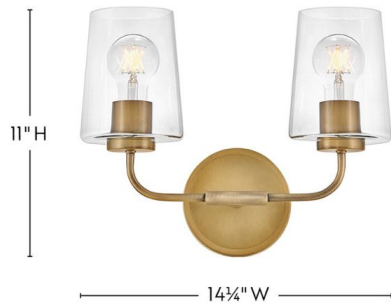

KLINE

853452HB-CL

SMALL TWO LIGHT VANITY

Let's get down to business. Kline's minimalist design doesn't need to make a fuss, thanks to its pared-down but supremely stylish transitional profile.

DETAILS	
FINISH:	Heritage Brass
MATERIAL:	Steel
GLASS:	Clear
DIMMABLE:	YES - WITH DIMMABLE LAMP (NOT INCLUDED)

DIMENSIONS	
WIDTH:	14.3"
HEIGHT:	11"
WEIGHT:	3.6lb
BACK PLATE:	5" Dia.
EXTENSION:	6.3"
TOP TO OUTLET:	8.5"

LIGHT SOURCE	
LIGHT SOURCE:	Socketed
WATTAGE:	2-12w Med. LED, 100w Equiv.
VOLTAGE:	120v

SHIPPING	
CARTON LENGTH:	17
CARTON WIDTH:	9.3
CARTON HEIGHT:	13.5
CARTON WEIGHT:	5

PRODUCT DETAILS:

- This versatile transitional design delivers personality and performance
- Please refer to Lark's Warranty for complete product warranty details (some warranty limitations may apply)
- This fixture can be mounted either up or down to best fit your space
- Damp Rated