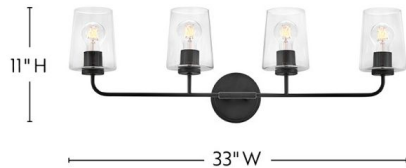

KLINE

853454BK-CL

LARGE FOUR LIGHT VANITY

Let's get down to business. Kline's minimalist design doesn't need to make a fuss, thanks to its pared-down but supremely stylish transitional profile.

DETAILS	
FINISH:	Black
MATERIAL:	Steel
GLASS:	Clear
DIMMABLE:	YES - WITH DIMMABLE LAMP (NOT INCLUDED)

DIMENSIONS	
WIDTH:	33"
HEIGHT:	11"
WEIGHT:	5.9lb
BACK PLATE:	5" Dia.
EXTENSION:	6.3"
TOP TO OUTLET:	8.5"

LIGHT SOURCE	
LIGHT SOURCE:	Socketed
WATTAGE:	4-12w Med. LED, 100w Equiv.
VOLTAGE:	120v

SHIPPING	
CARTON LENGTH:	35.8
CARTON WIDTH:	9.3
CARTON HEIGHT:	13.5
CARTON WEIGHT:	8.9

PRODUCT DETAILS:

- This versatile transitional design delivers personality and performance
- Please refer to Lark's Warranty for complete product warranty details (some warranty limitations may apply)
- This fixture can be mounted either up or down to best fit your space
- Damp Rated