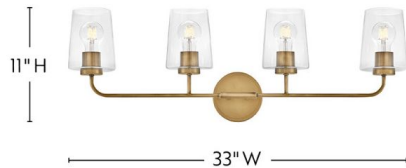

KLINE

853454HB-CL

LARGE FOUR LIGHT VANITY

Let's get down to business. Kline's minimalist design doesn't need to make a fuss, thanks to its pared-down but supremely stylish transitional profile.

DETAILS	
FINISH:	Heritage Brass
MATERIAL:	Steel
GLASS:	Clear
DIMMABLE:	YES - WITH DIMMABLE LAMP (NOT INCLUDED)

DIMENSIONS	
WIDTH:	33"
HEIGHT:	11"
WEIGHT:	5.9lb
BACK PLATE:	5" Dia.
EXTENSION:	6.3"
TOP TO OUTLET:	8.5"

LIGHT SOURCE	
LIGHT SOURCE:	Socketed
WATTAGE:	4-12w Med. LED, 100w Equiv.
VOLTAGE:	120v

SHIPPING	
CARTON LENGTH:	35.8
CARTON WIDTH:	9.3
CARTON HEIGHT:	13.5
CARTON WEIGHT:	8.9

PRODUCT DETAILS:

- This versatile transitional design delivers personality and performance
- Please refer to Lark's Warranty for complete product warranty details (some warranty limitations may apply)
- This fixture can be mounted either up or down to best fit your space
- Damp Rated