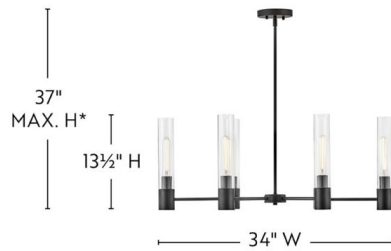

SHEA

85406BK

SMALL LINEAR CHANDELIER

It's easy to fall for Shea's sleek, cylindrical silhouette. The elongated glass shades make it easy to customize your space and flex your design skills by choosing from one of the versatile finishes. The perfect complement to any vibe, Shea sets a new standard for multipurpose lighting.

DETAILS

FINISH:	Black
MATERIAL:	Steel
GLASS:	Clear
SLOPE DEGREE:	90
DIMMABLE:	YES - WITH DIMMABLE LAMP (NOT INCLUDED)

DIMENSIONS

WIDTH:	34"
HEIGHT:	13.5"
WEIGHT:	12.1lb

LIGHT SOURCE

LIGHT SOURCE:	Socketed
WATTAGE:	6-8w Med. LED, 60w Equiv.
VOLTAGE:	120v

MOUNTING

CANOPY:	5.25" Dia.
LEAD WIRE:	1 X 72"
MAX HEIGHT:	37

SHIPPING

CARTON LENGTH:	37.3
CARTON WIDTH:	14.5
CARTON HEIGHT:	8
CARTON WEIGHT:	18

PRODUCT DETAILS:

- Dry Rated
- Please refer to Lark's Warranty for complete product warranty details (some warranty limitations may apply)
- T-style bulbs required (not included)
- Can be hung on a sloped ceiling
- Confidently create a modern moment with this dynamic design statement
- This product uses recyclable or limited packaging materials to help reduce waste