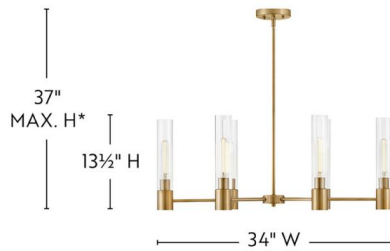

SHEA

85406LCB

SMALL LINEAR CHANDELIER

It's easy to fall for Shea's sleek, cylindrical silhouette. The elongated glass shades make it easy to customize your space and flex your design skills by choosing from one of the versatile finishes. The perfect complement to any vibe, Shea sets a new standard for multipurpose lighting.

DETAILS

FINISH:	Lacquered Brass
MATERIAL:	Steel
GLASS:	Clear
SLOPE DEGREE:	90
DIMMABLE:	YES - WITH DIMMABLE LAMP (NOT INCLUDED)

DIMENSIONS

WIDTH:	34"
HEIGHT:	13.5"
WEIGHT:	12.1lb

LIGHT SOURCE

LIGHT SOURCE:	Socketed
WATTAGE:	6-8w Med. LED, 60w Equiv.
VOLTAGE:	120v

MOUNTING

CANOPY:	5.25" Dia.
LEAD WIRE:	1 X 72"
MAX HEIGHT:	37

SHIPPING

CARTON LENGTH:	37.3
CARTON WIDTH:	14.5
CARTON HEIGHT:	8
CARTON WEIGHT:	18

PRODUCT DETAILS:

- Dry Rated
- Please refer to Lark's Warranty for complete product warranty details (some warranty limitations may apply)
- T-style bulbs required (not included)
- Can be hung on a sloped ceiling
- Confidently create a modern moment with this dynamic design statement
- This product uses recyclable or limited packaging materials to help reduce waste