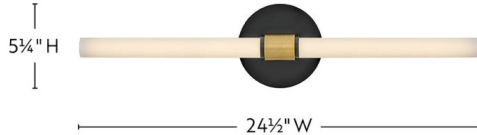

KAI

85602BK-LCB

MEDIUM LED VANITY

A dual finish paired with a sleek, minimal profile makes Kai your go-to. Integrated LEDs give off plenty of functional light that blankets the entire room in a warm glow, with a modern cuff for added intrigue. Featuring the versatility to be hung vertically or horizontally, Kai molds to fit your needs while effortlessly maintaining a poised yet bold style.

DETAILS	
FINISH:	Black
MATERIAL:	Steel
GLASS:	Etched White
DIMMABLE:	YES - CL TYPE DIMMER (SSL7A)

DIMENSIONS	
WIDTH:	24.5"
HEIGHT:	5.3"
WEIGHT:	1.8lb
BACK PLATE:	5.25" Dia.
EXTENSION:	3.3"
TOP TO OUTLET:	12.25"